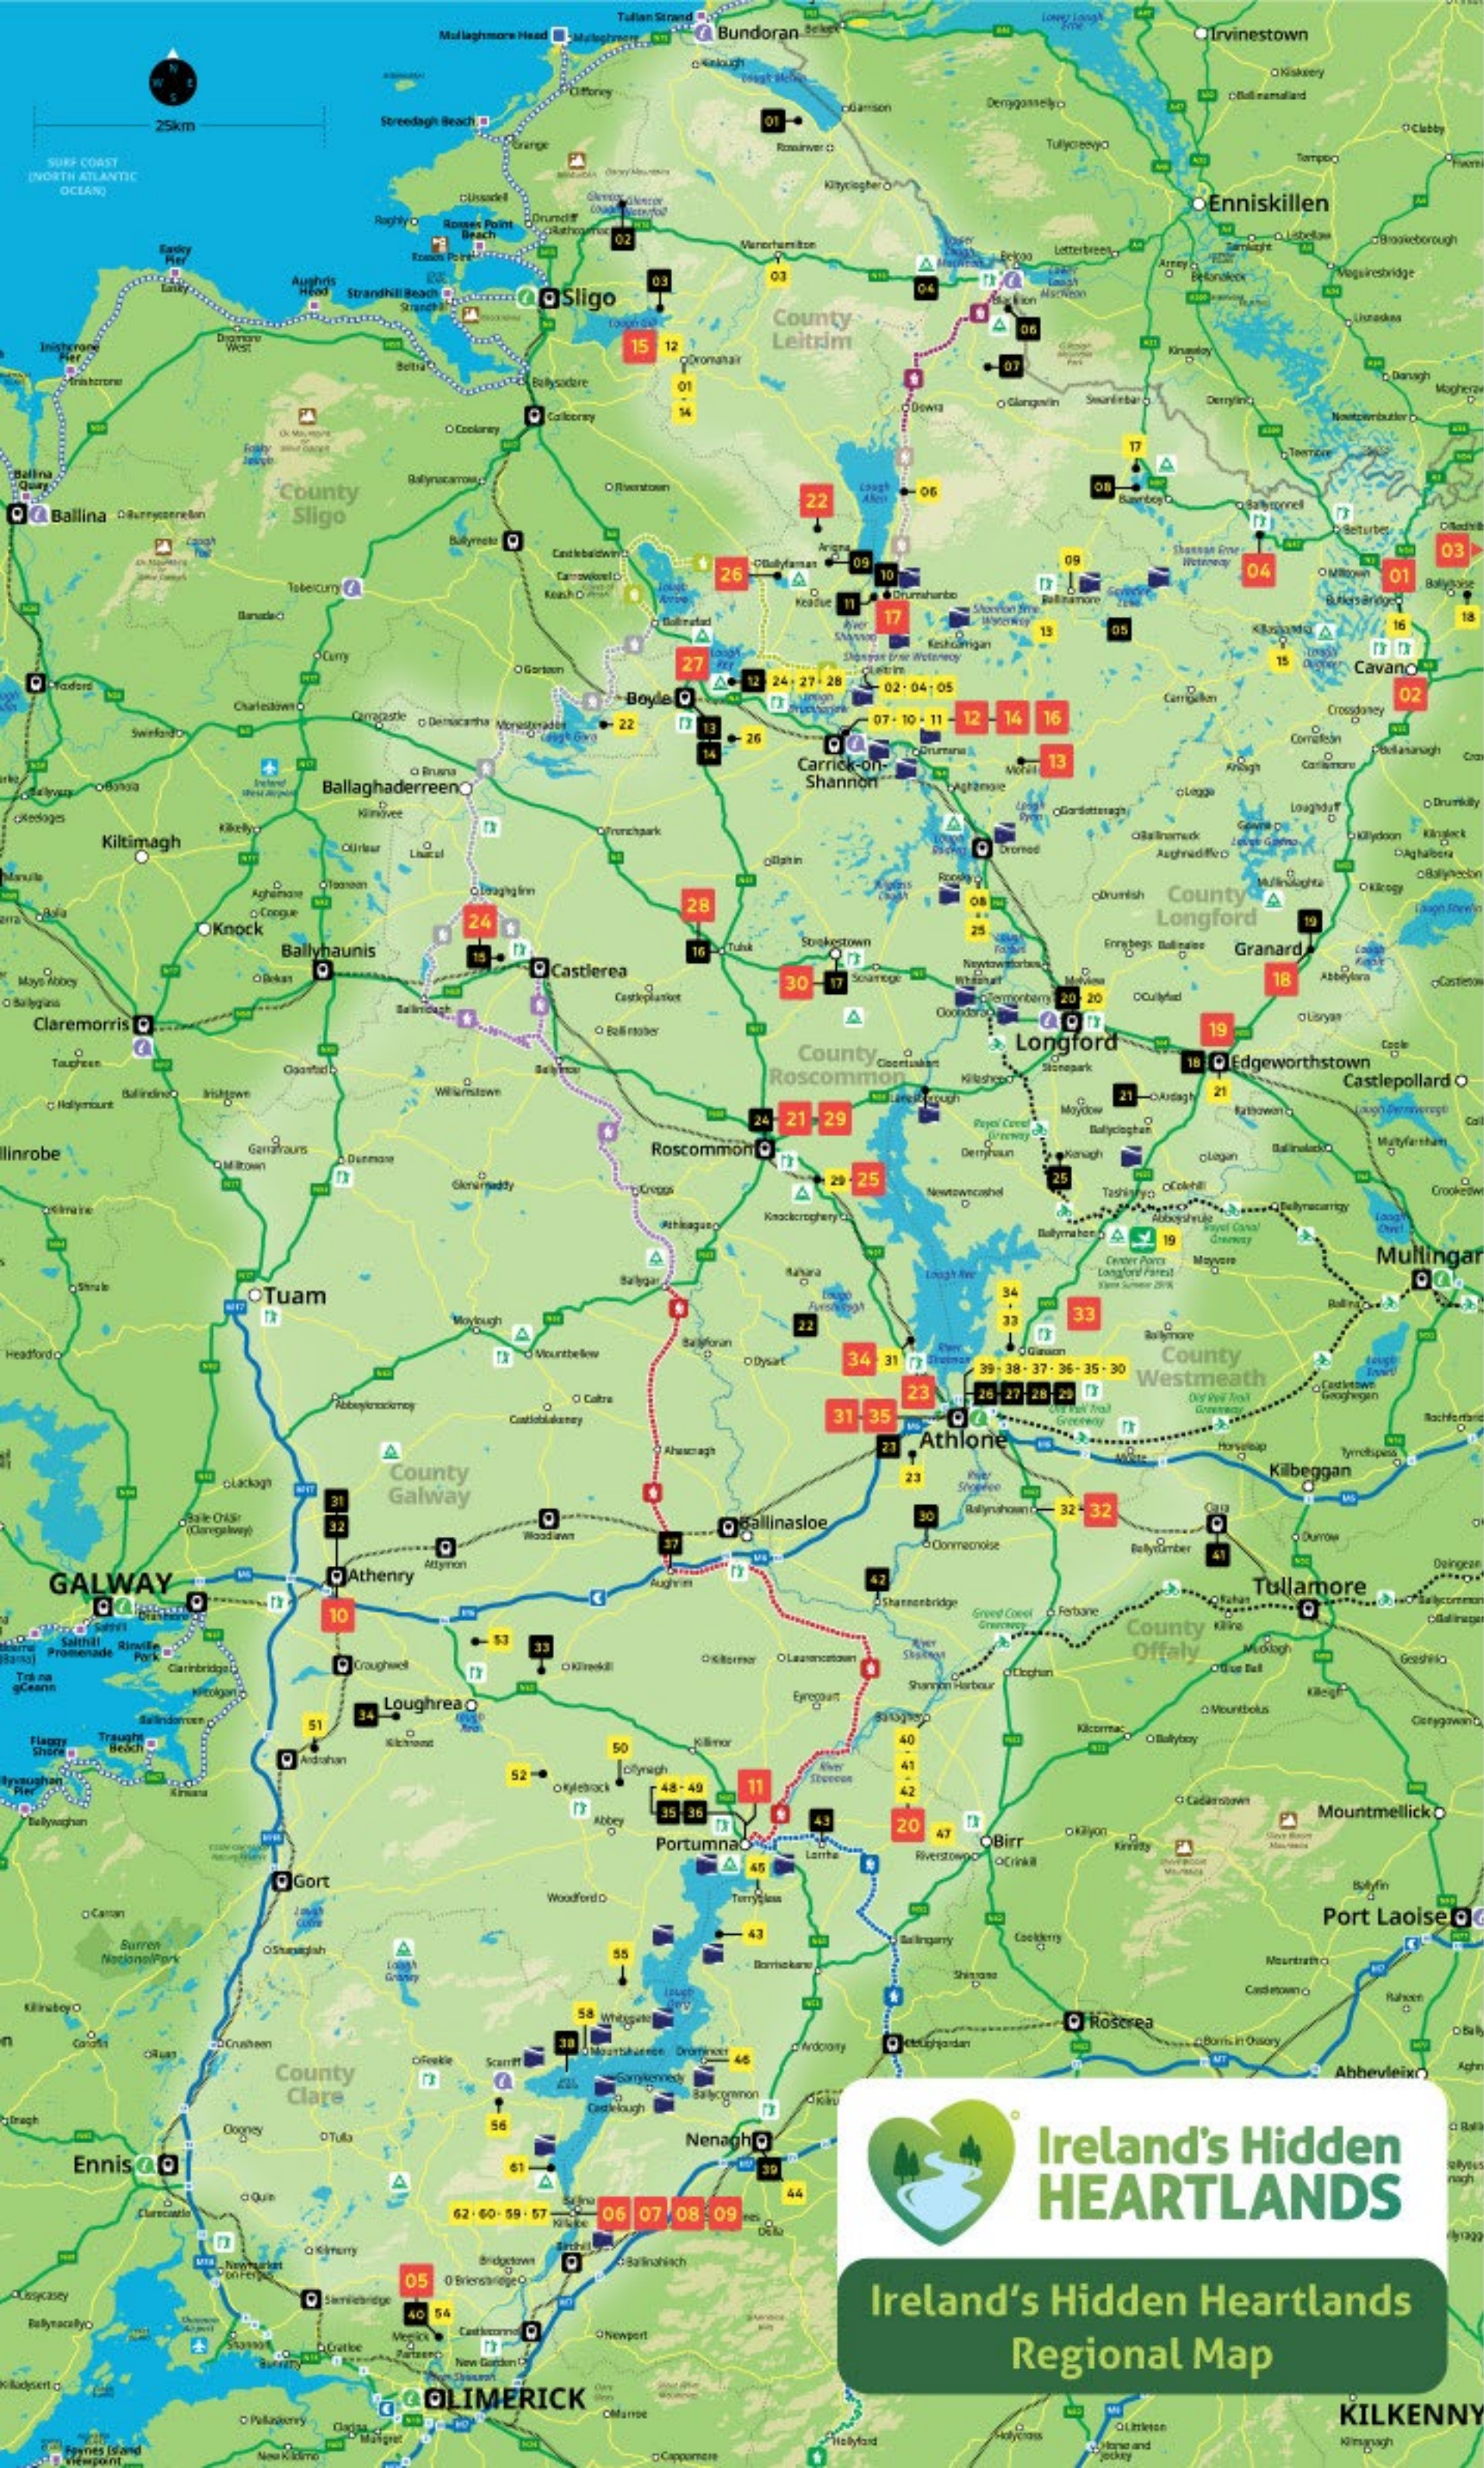

1. ### Meitheal Attendees
1. 1 Cavan Adventure Centre
  2. 2 Farnham Estate Spa & Golf Resort
  3. 3 Rural Adventure Tours
  4. 4 Slieve Russell Hotel, Golf and Country Club
  5. 5 Ardmacrussa Power Station Tours
  6. 6 Killaloe River Cruises
  7. 7 My Next Adventure
  8. 8 Secret Ireland Escapes
  9. 9 The Lakeside Hotel
  10. 10 Ard Ri House Hotel
  11. 11 The Irish Workhouse Centre
  12. 12 Carrickcraft
  13. 13 Lough Rynn Castle Estate
  14. 14 Noon River Cruise
  15. 15 Rose of Innisfree Boat Tour
  16. 16 Slow Adventure Ireland - Leitrim
  17. 17 The Shed Distillery
  18. 18 Knights & Conquests Heritage Centre
  19. 19 Maria Edgeworth Centre
  20. 20 Silver Line Cruisers
  21. 21 Abbey Hotel, Conference and Leisure
  22. 22 Arigna Mining Experience
  23. 23 Baysports
  24. 24 Clonalis House
  25. 25 Heart of Ireland Tours
  26. 26 Kilronan Castle Estate and Spa
  27. 27 Lough Key Forest and Activity Park
  28. 28 Rathcroghan Visitor Centre
  29. 29 Roscommon County Council
  30. 30 Strokestown Park & The Irish National Famine Museum
  31. 31 Athlone Castle Visitor Centre
  32. 32 Celtic Roots Studio
  33. 33 Glasson Lakehouse
  34. 34 Hodson Bay Group
  35. 35 Dead Centre Brewing

1. ### Wild Atlantic Way
2. Wild Atlantic Way Route
   - Wild Atlantic Way Signature Discovery Point
   - Wild Atlantic Way Discovery Point
3. ### Points of interest
4. Fáilte Ireland Tourist Information Office
   - Community Tourist Information Office
   - Lighthouse with visitor facilities
   - Urban Park
   - Coillte Forest Park/ Recreation site
   - Center Parks Open Summer 2019
   - Golf Course
5. ### Transport
6. Airport
   - Greenway Cycling and Walking Route
   - Beara Breifne Way Cycling and Walking Route
   - Railway Station
   - Railway Line
   - Toll Road
   - 01 Motorway Junction Number
   - Motorways
   - National Roads
   - Regional Roads
   - Pedestrian Streets
   - Featured in Ireland's Ancient East

Ireland's Hidden HEARTLANDS

Ireland's Hidden Heartlands Regional Map

FI-115174-IHH-0220
Map © Fáilte Ireland 2020. Fáilte Ireland accepts no responsibility for any errors or omissions contained within this map. Map design www.speardesign.ie. Original map data sourced March 2018 © OpenStreetMap.org. For feedback, please contact - visitors@faillteireland.ie